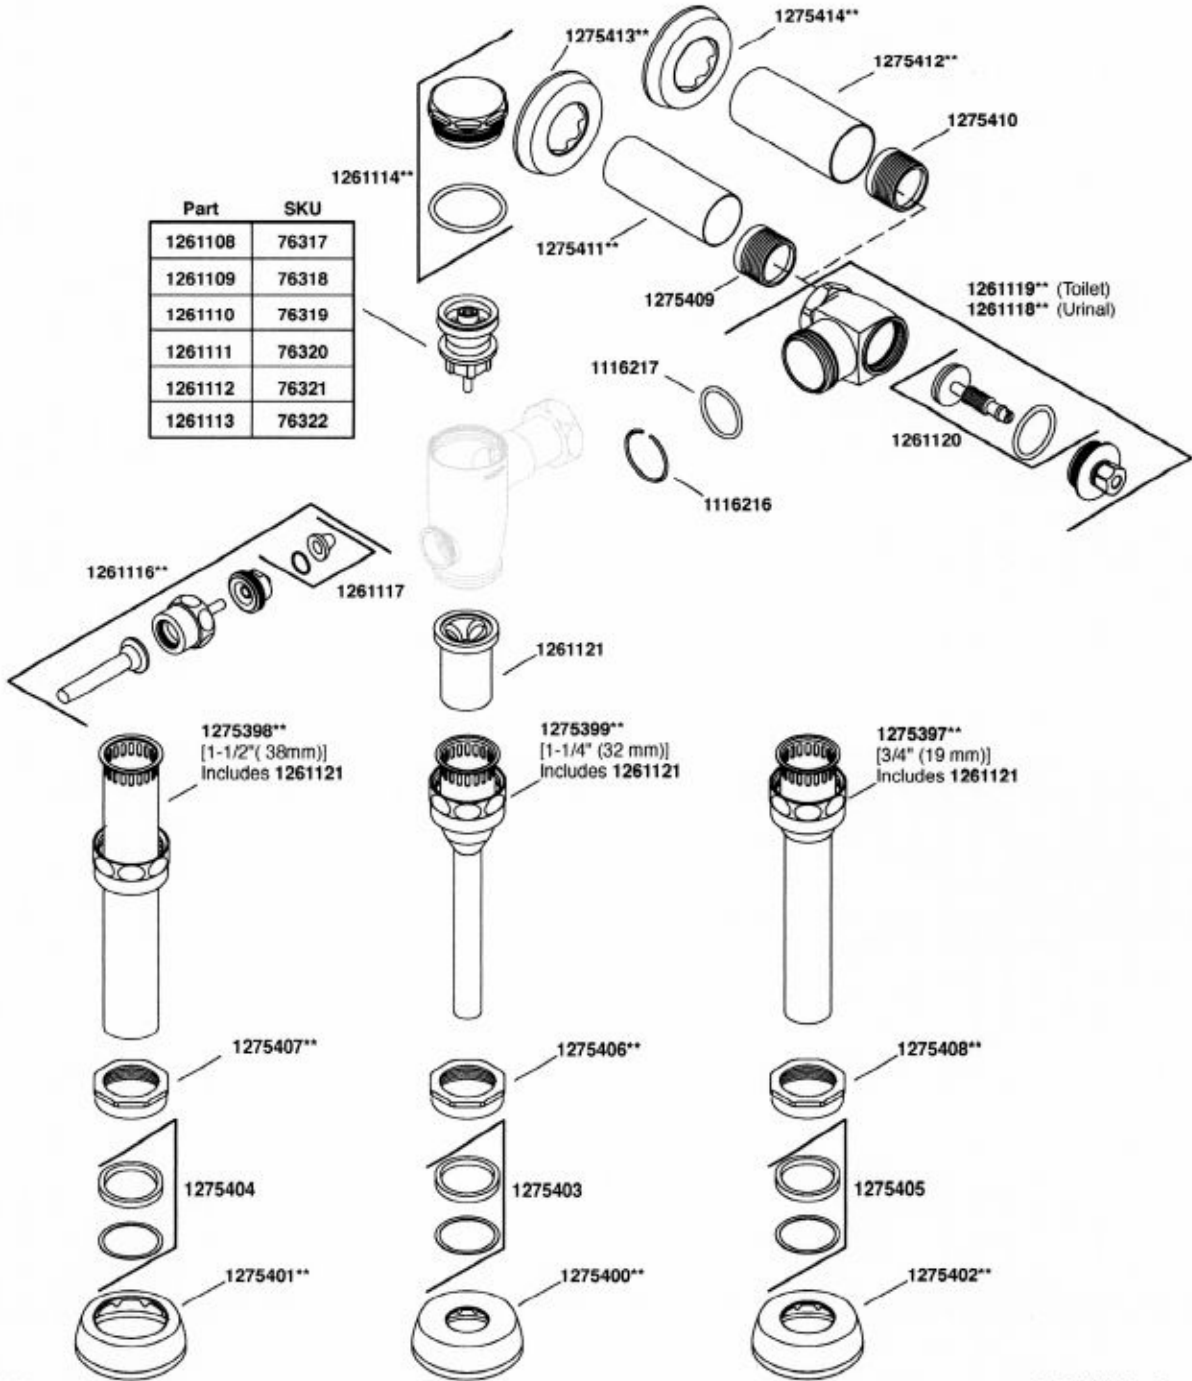

Primme™

manual flushometer valve for 1.6 gpf toilet
K-76322-CP

1264976-6-B

© 2017 Kohler Co.